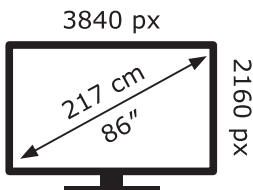

ENERG

LG Electronics

86UR78006LB

157 kWh/1000h

ABCDEF**G**

243 kWh/1000h

2019/2013