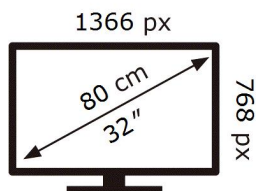

ENERG

SAMSUNG

UE32T4305AK

31 kWh/1000h

ABCDEF **G**

41 kWh/1000h

2019/2013