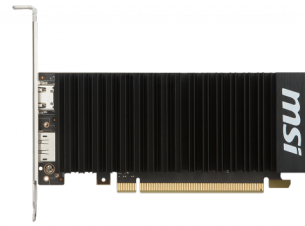

msi

GRAPHICS CARD GEFORCE® GT 1030 2GH LP OC

SPECIFICATION

Memory	2GB GDDR5
Motor Gráfico	NVIDIA® GeForce® GT 1030
Bus Standard	PCI Express 3.0 x16 (uses x4)
Interfaz de Memoria	64-bit
Velocidad de Reloj de Núcleo(MHz)	1518 MHz / 1265 MHz
Velocidad del Reloj de Memoria(MHz)	6008 MHz
Maximum Displays	2
Soporte HDCP	2.2
Power consumption (W)	30 W
Output	DisplayPort / HDMI
Recommended Power Supply (W)	300 W
Salida Display (Max Resolución)	2560x1600
Accessories	Low Profile Bracket x 1
Versión Soportada de DirectX	12
Versión Soportada de OpenGL	4.5
Dimensiones de Tarjeta(mm)	153 x 69 x 38 mm
Peso	302 g / 542 g
Sistema de Refrigeración	Fansink

CONNECTIONS

FEATURE

COMPLETELY SILENT

Using an array of fins, this card uses passive cooling without any fans for absolute silence.

OC PERFORMANCE

MSI OC graphics cards are equipped with higher clock speeds out of the box for increased performance.

Military Class 4 Components

Using only the highest quality components means you get reliable and stable in-game performance.

LOW PROFILE DESIGN

Low Profile design saves space to allow building a slim/small form factor system.