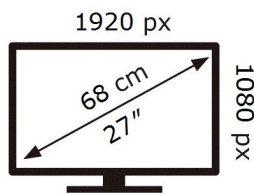

ENERG

SAMSUNG

S27DM500EU

23 kWh/1000h

ABCDEF **G**

HDR

32 kWh/1000h

2019/2013