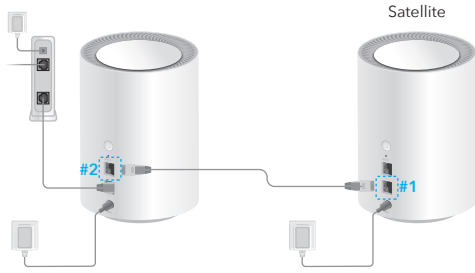

Note: if the network is still not ready, contact your ISP or support@cudy.com for help.

7 Add satellite Mesh units.

Place the new Mesh units near the first one. Power the new units and wait for their system indicator light to turn solid white.

Note: Units in the same package will automatically pair with the Mesh unit you just completed setup. It might take up to 5 minutes.

Note: For Mesh units not from the same package, please press their PAIR buttons to complete pairing. Please wait their system indicators light to turn solid white and then add another one.