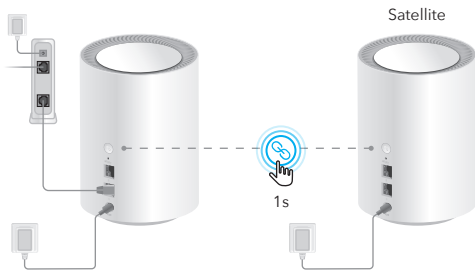

Note: if the network is still not ready, contact your ISP or support@cudy.com for help.

7 Add satellite Mesh units.

Place the new Mesh units near the first one. Power the new units and wait for their system indicator light to turn solid white.

Note: Units in the same package will automatically pair with the Mesh unit you just completed setup. It might take up to 5 minutes.

Note: For Mesh units not from the same package, please press their PAIR buttons to complete pairing. Please wait their system indicators light to turn solid white and then add another one.