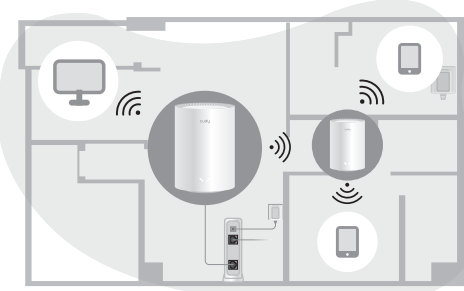

Note: Units in the same package will automatically pair with the Mesh unit you just completed setup. It might take up to 5 minutes.

Note: For Mesh units not from the same package, please press their PAIR buttons to complete pairing. Please wait their system indicators light to turn solid white and then add another one.

Note: You may pair units by connecting the **port 2** on the main node to the **port 1** of the satellite node via an Ethernet cable.

8 Move the newly added units to the middle between the main unit and the WiFi deadzone.

Note: Move to where your phone at least has two-bar WiFi signal and the units will reconnect to main unit automatically once they are booted up.

LED and Buttons

	OFF	
Mesh Router	Flashing Red	
	Red	
	White Flash	
	White	
	OFF	
Satellite Mesh	Flashing Red	
	Red	
	White Flash	
	White	
	Pair	
	RESET	