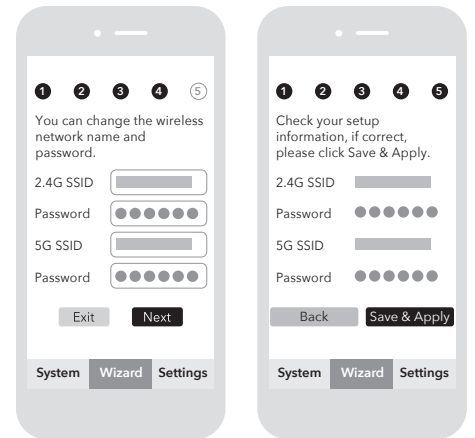

Choose Your Scenario

Set up a new Cudy Mesh network.

Go to step > **1**

Add units to a Cudy Mesh router/network.

Flip the page and go to step > **7**

1 Power off the modem if you have one.

2 Pick a Mesh unit from the package and connect its power adapter to it. Wait for its system indicator light to turn solid on.

3 Use an Ethernet cable to connect port 1 of the Mesh unit to your DSL/Cable Modem or the Ethernet wall outlet.

4 Power on the modem that you just turned off.

5 Configure the first Mesh unit.

Choose one of your phones/laptops/tablets and connect it to the Mesh unit via Wi-Fi or an Ethernet cable. The default Wi-Fi name and password are printed on the bottom of the Mesh unit.

Open a browser and follow the pictures to configure the router.

Note: When connecting via an Ethernet cable, please turn off Wi-Fi on your device.

Note: After the system indicator on the Mesh unit turns solid white, the setup of the first Mesh unit is complete.