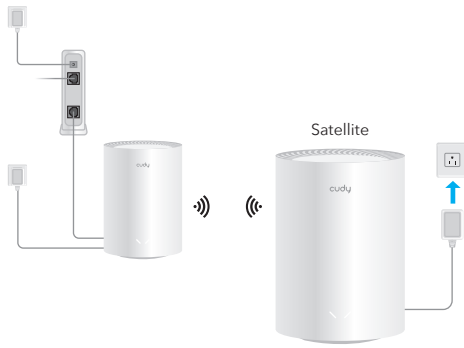

7 Add satellite Mesh units.

Place the new Mesh units near the first one. Power the new units and wait for their system indicator light to turn solid white.

Note: Units in the same package will automatically pair with the Mesh unit you just completed setup. It might take up to 5 minutes.