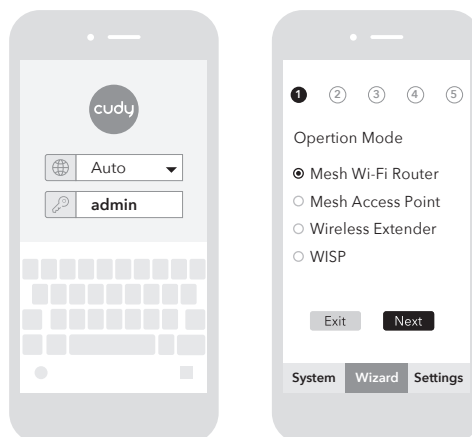

Choose Your Scenario

Set up a new Cudy Mesh network.

Go to step > **1**

Add units to a Cudy Mesh router/network.

Flip the page and go to step > **7**

1 Power off the modem if you have one.

2 Pick a Mesh unit from the package and connect its power adapter to it. Wait for its system indicator light to turn solid on.

3 Use an Ethernet cable to connect port 1 of the Mesh unit to your DSL/Cable Modem or the Ethernet wall outlet.

4 Power on the modem that you just turned off.

5 Configure the first Mesh unit.

Choose one of your phones/laptops/tablets and connect it to the Mesh unit via Wi-Fi or an Ethernet cable. The default Wi-Fi name and password are printed on the bottom of the Mesh unit.

Open a browser and follow the pictures to configure the router.

Note: When connecting via an Ethernet cable, please turn off Wi-Fi on your device.

Note: After the system indicator on the Mesh unit turns solid white, the setup of the first Mesh unit is complete.