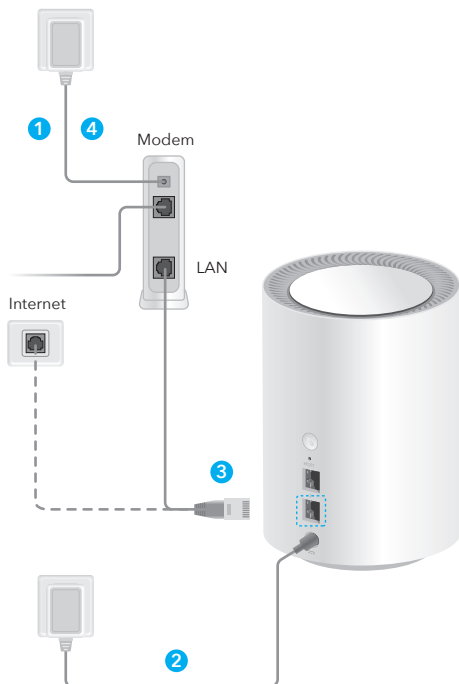

Choose Your Scenario

Set up a new Cudy Mesh network.

Go to step > **1**

Add units to a Cudy Mesh router/network.

Flip the page and go to step > **7**

1 Power off the modem if you have one.

2 Pick a Mesh unit from the package and connect its power adapter to it. Wait for its system indicator light to turn solid on.

3 Use an Ethernet cable to connect port 1 of the Mesh unit to your DSL/Cable Modem or the Ethernet wall outlet.

4 Power on the modem that you just turned off.

5 Configure the first Mesh unit.

Choose one of your phones/laptops/tablets and connect it to the Mesh unit via Wi-Fi or an Ethernet cable. The default Wi-Fi name and password are printed on the bottom of the Mesh unit.

Open a browser and follow the pictures to configure the router.

Note: When connecting via an Ethernet cable, please turn off Wi-Fi on your device.

Note: After the system indicator on the Mesh unit turns solid white, the setup of the first Mesh unit is complete.