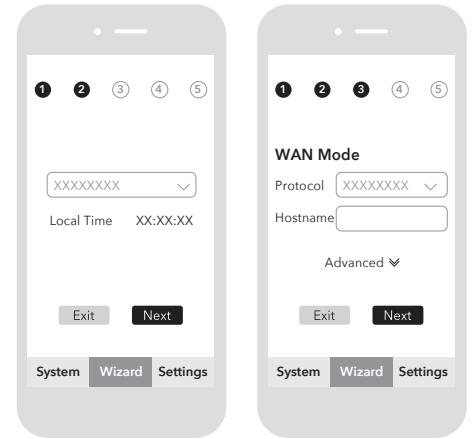

Choose Your Scenario

Set up a new Cudy Mesh network.

Go to step > **1**

Add units to a Cudy Mesh router/network.

Flip the page and go to step > **7**

1 Power off the modem if you have one.

2 Pick a Mesh unit from the package and connect its power adapter to it. Wait for its system indicator light to turn solid on.

3 Use an Ethernet cable to connect port 1 of the Mesh unit to your DSL/Cable Modem or the Ethernet wall outlet.

4 Power on the modem that you just turned off.

5 Configure the first Mesh unit.

Choose one of your phones/laptops/tablets and connect it to the Mesh unit via Wi-Fi or an Ethernet cable. The default Wi-Fi name and password are printed on the bottom of the Mesh unit.

Open a browser and follow the pictures to configure the router.

Note: When connecting via an Ethernet cable, please turn off Wi-Fi on your device.

Note: After the system indicator on the Mesh unit turns solid white, the setup of the first Mesh unit is complete.